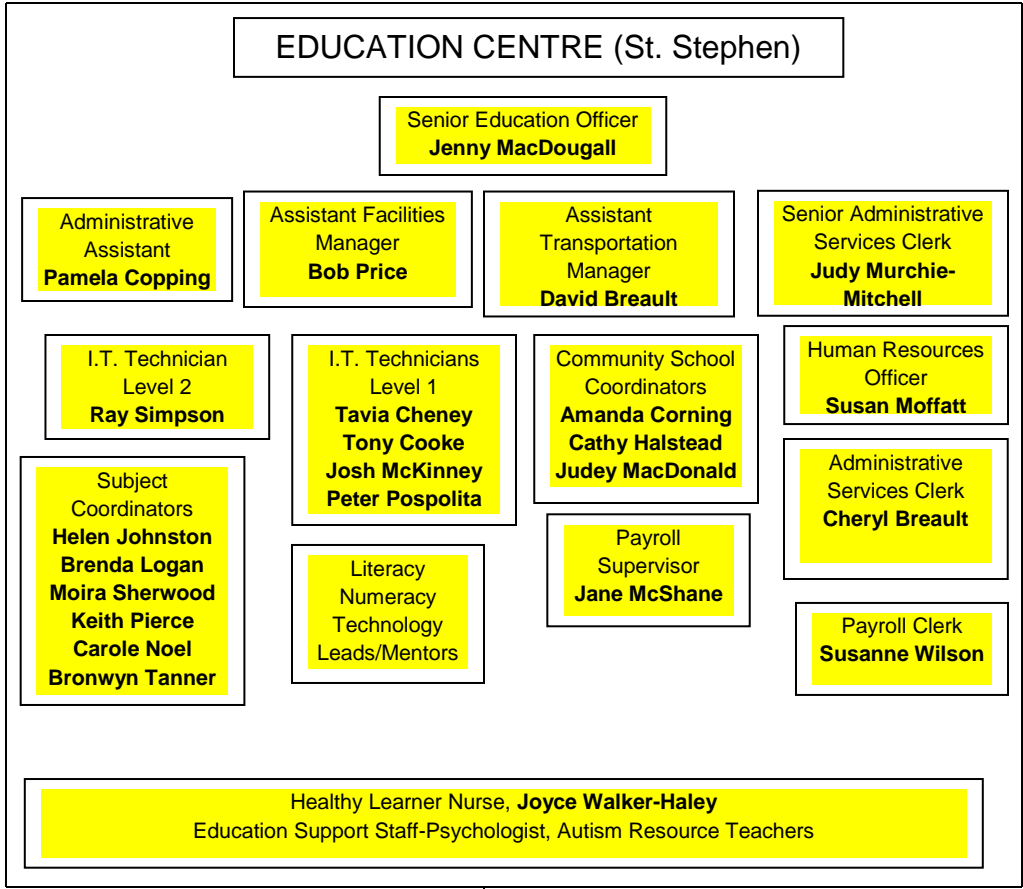

ANGLOPHONE SOUTH SCHOOL DISTRICT

**Reports to EECD
Revised: April 16, 2014