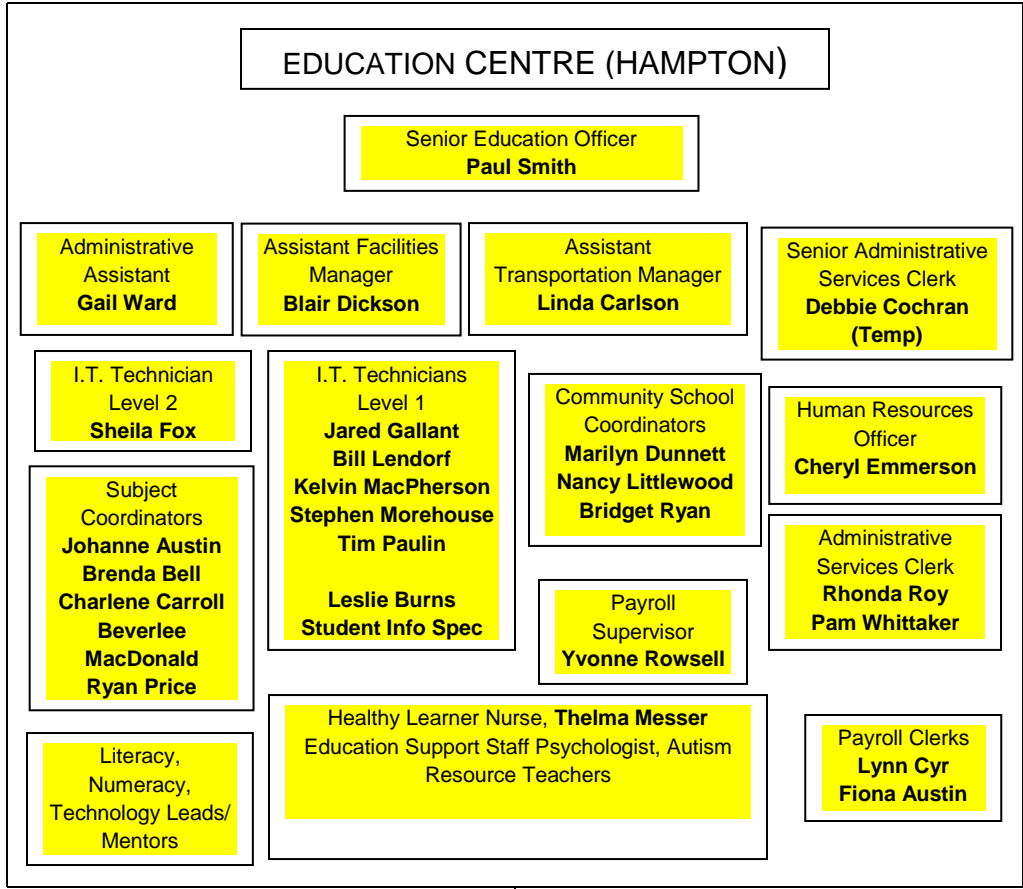

ANGLOPHONE SOUTH SCHOOL DISTRICT

**Reports to EECD
Revised: April 16, 2014