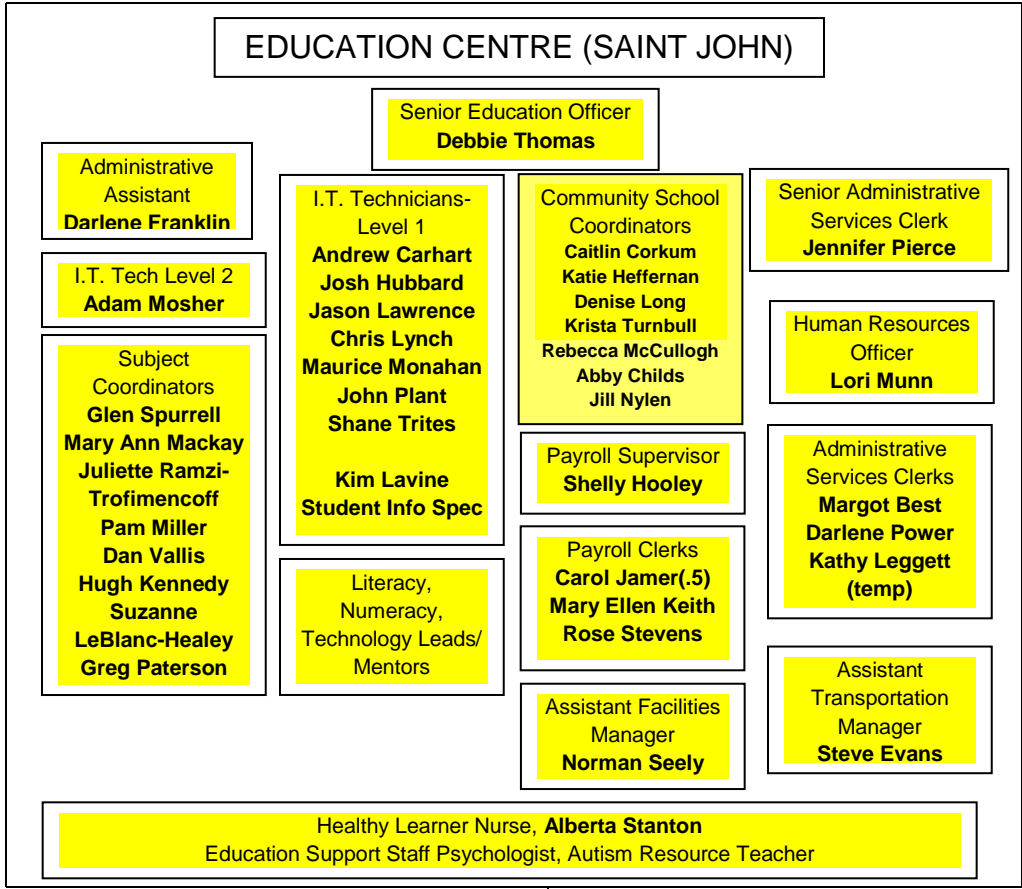

ANGLOPHONE SOUTH SCHOOL DISTRICT

**Reports to EECD
Revised: April 16, 2014